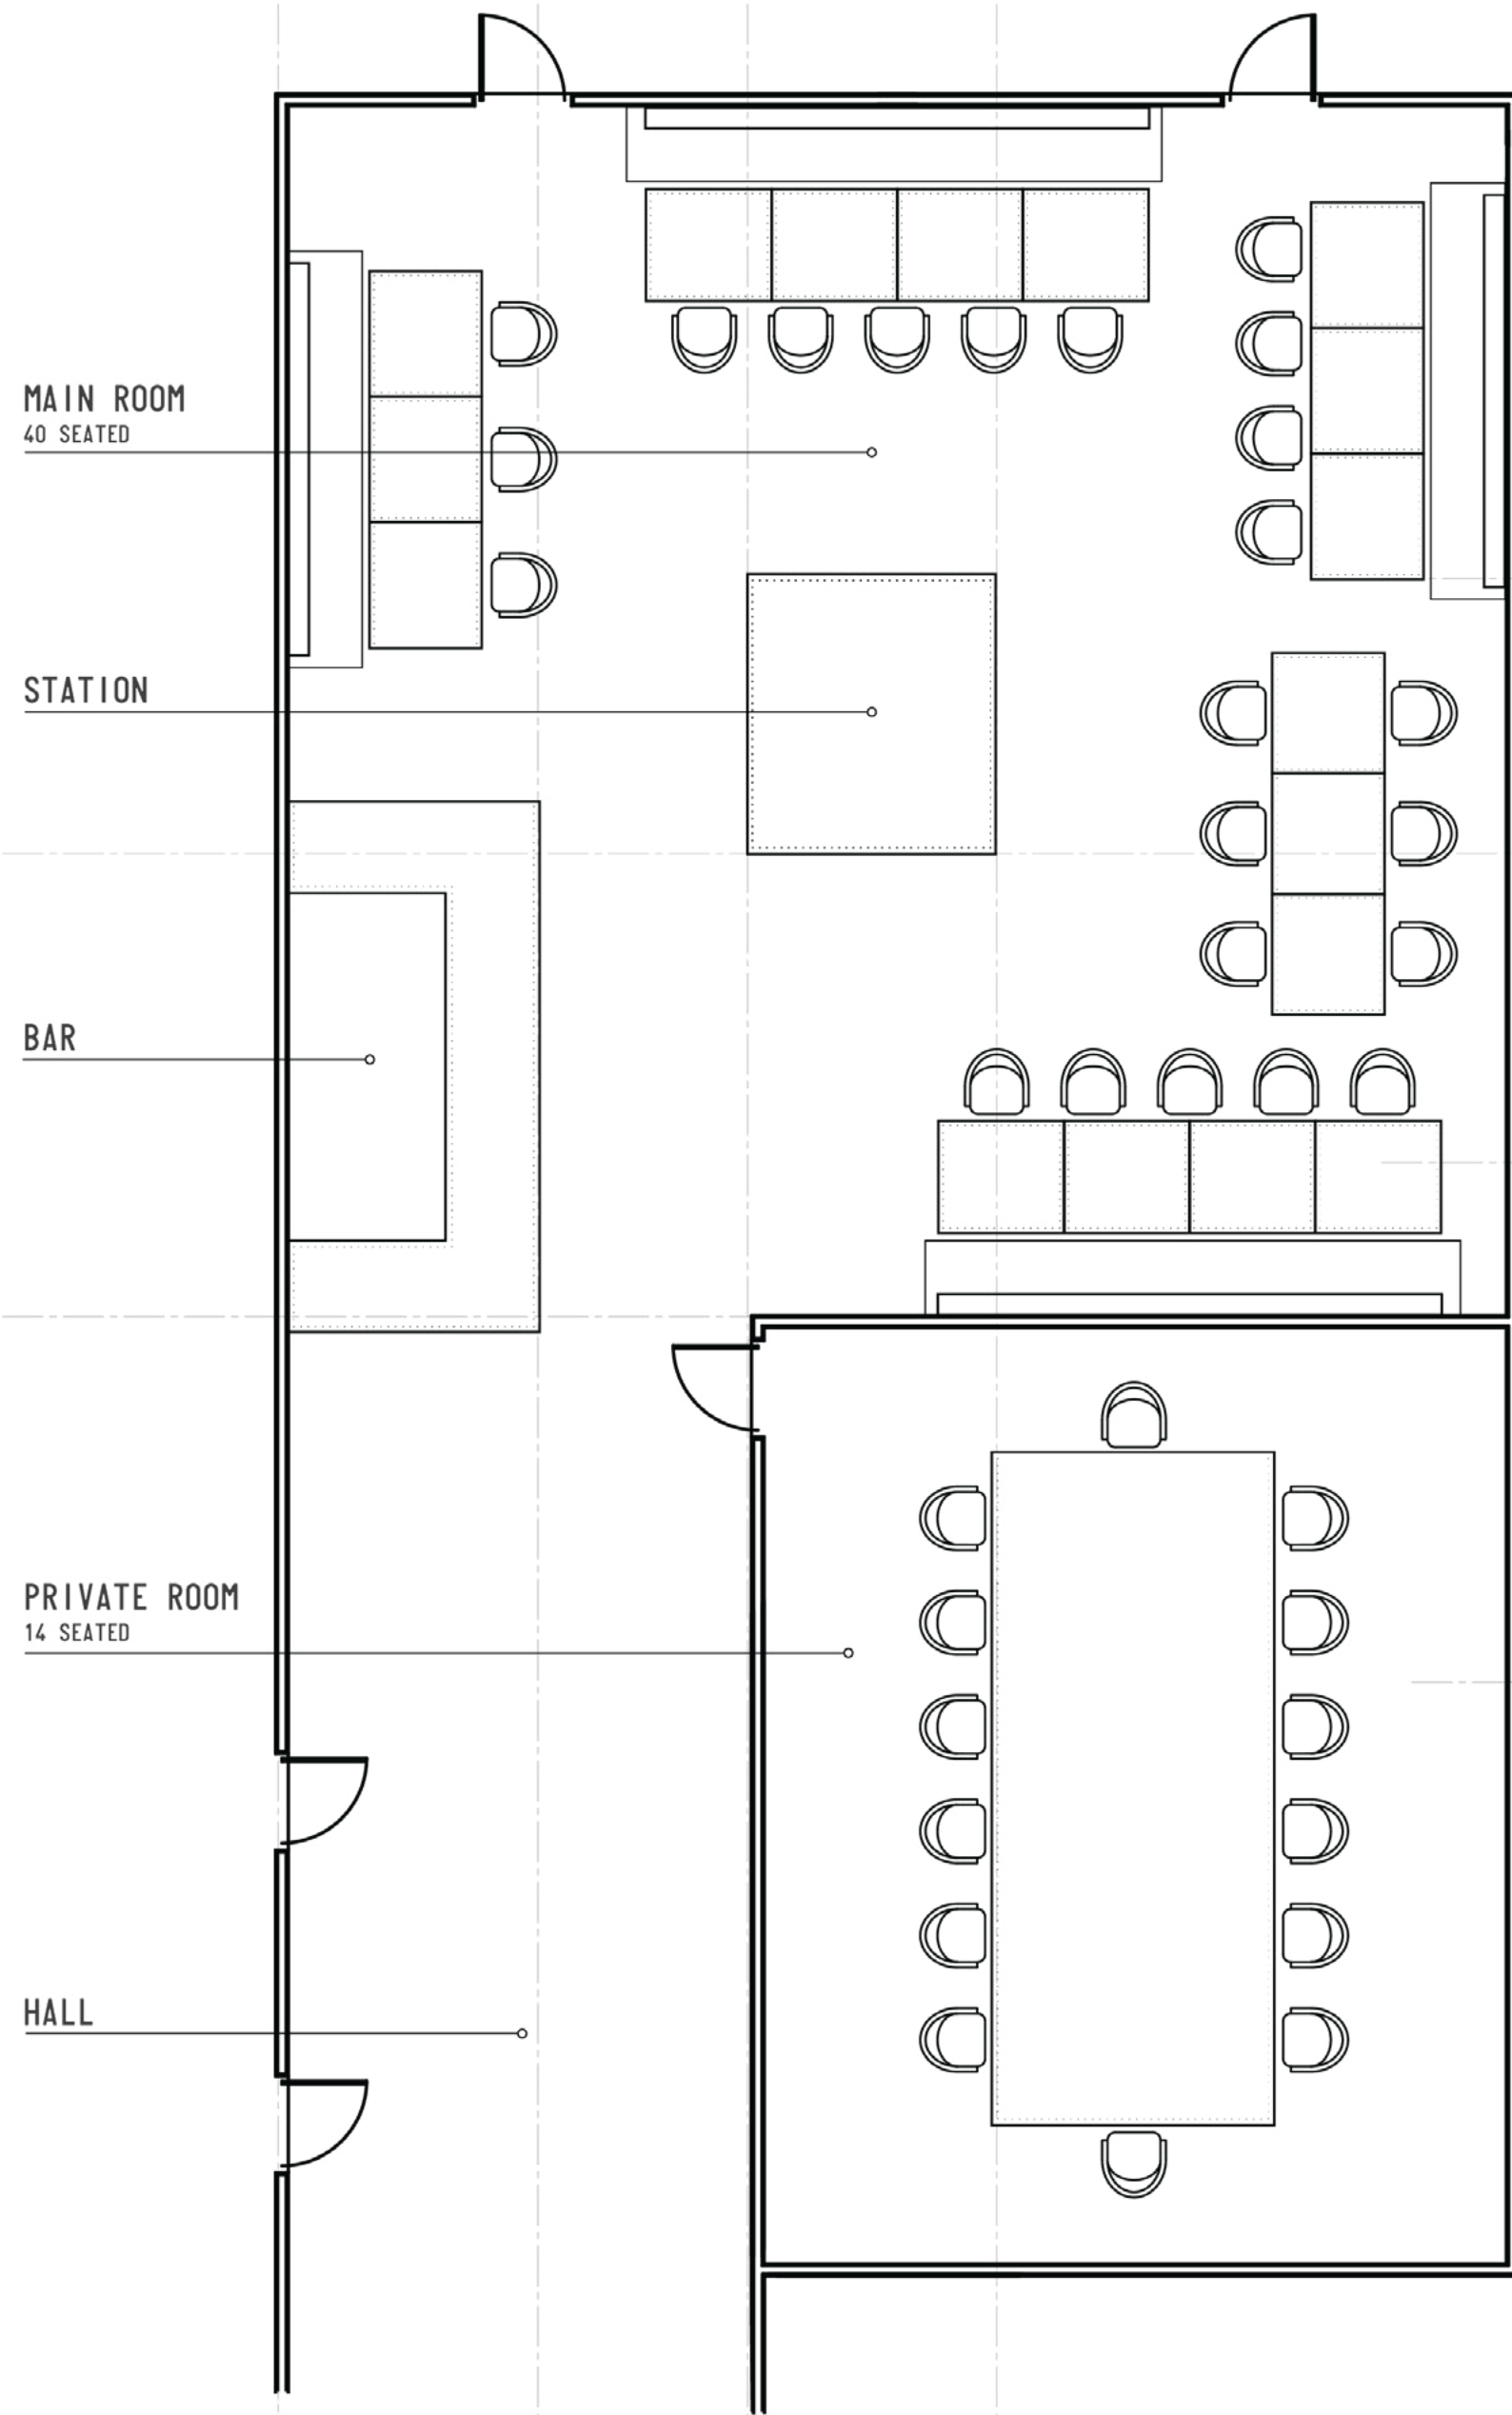


NODO

NODO LESLIEVILLE
FLOOR PLAN

THE SPACE
NODO LESLIEVILLE

OUR INTIMATE, SECOND-FLOOR DEDICATED PRIVATE ROOM, OUTFITTED WITH A LONG FARMHOUSE-STYLE TABLE, IS IDEAL FOR SMALLER GROUPS OF UP TO 14-SEATED. ADJACENT TO THE SMALLER SPACE IS OUR EXPANSIVE, OPEN-CONCEPT SECOND FLOOR DINING ROOM, SHOWCASING ORIGINAL EXPOSED BRICK-AND-BEAM DESIGN FEATURES, JUXTAPOSED AGAINST SPRAWLING, FULL-WALL, CLASSIC COLLAGE-STYLE ART AND VINTAGE DECOR, SUITED PERFECTLY FOR GROUPS OF UP TO 40-SEATED, 50+ STANDING